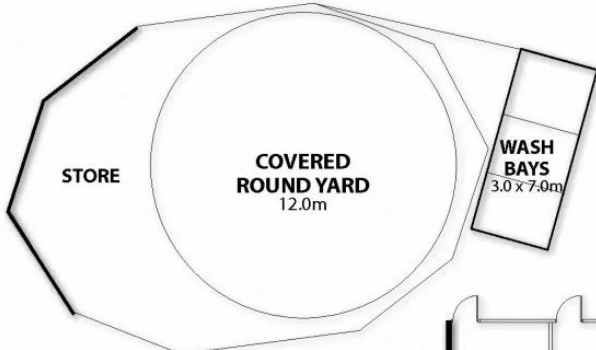

**OLD STABLE BLOCK**

*Dee Anne Hunt*

LIFESTYLE PROPERTY SPECIALIST

149 DARBY ROAD PAECHTOWN

**STABLE BLOCK**