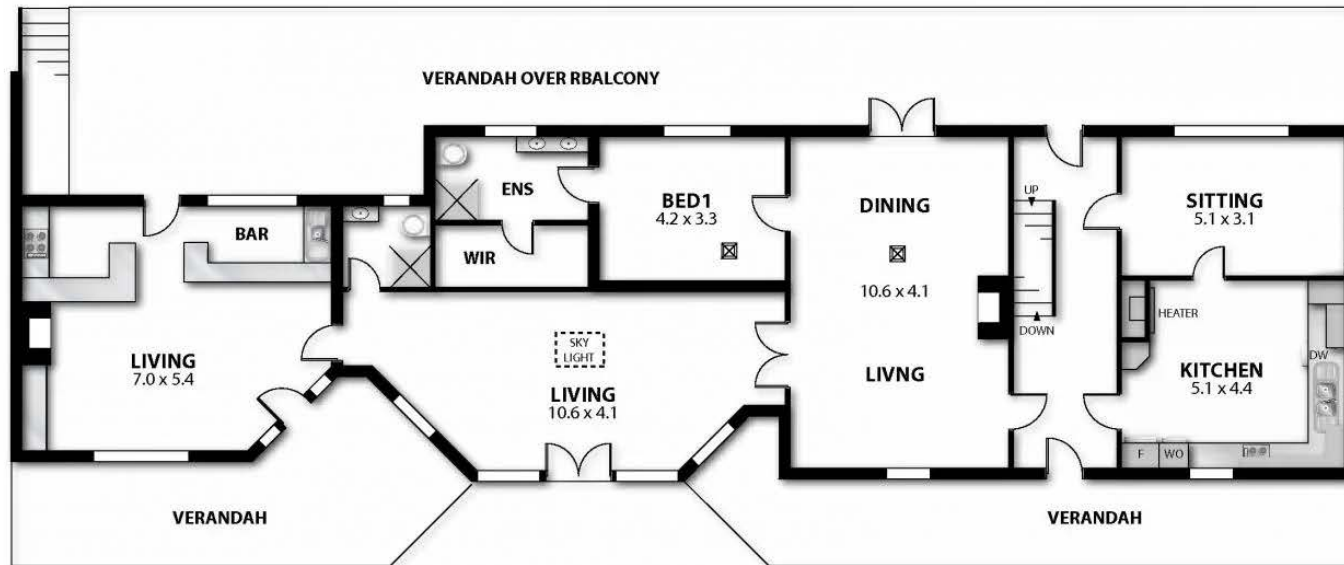

LOWER LEVEL

UPPER LEVEL

FIRST FLOOR

BUILD. AREAS
 LOWER LEVEL: 77m² (approx)
 UPPER LEVEL: 234m² (approx)
 FIRST FLOOR: 68m² (approx)
 VERANDAH: 150m² (approx)
 TOTAL: 529m² (approx)

Dee Anne Hunt

LIFESTYLE PROPERTY SPECIALIST