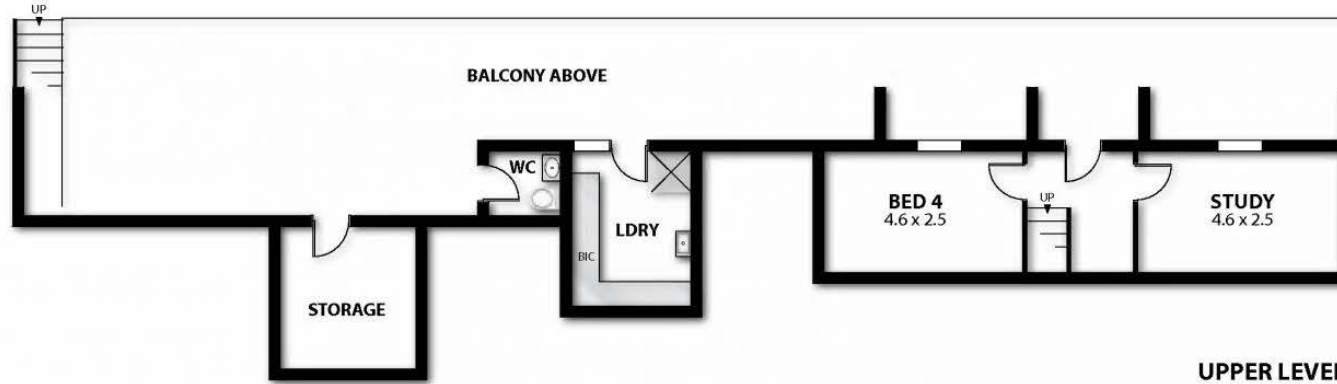

LOWER LEVEL

UPPER LEVEL

FIRST FLOOR

BUILD. AREAS
 LOWER LEVEL: 77m² (approx)
 UPPER LEVEL: 234m² (approx)
 FIRST FLOOR: 68m² (approx)
 VERANDAH: 150m² (approx)
 TOTAL: 529m² (approx)

Dee Anne Hunt

LIFESTYLE PROPERTY SPECIALIST