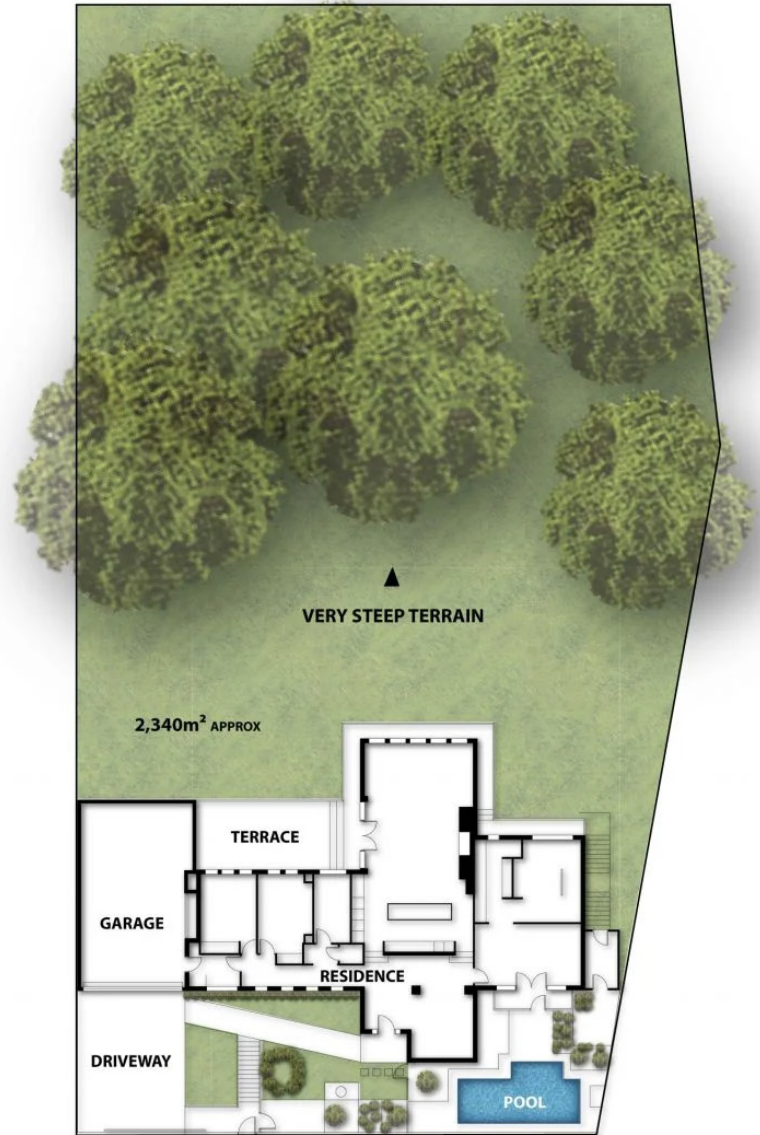

LOWER LEVEL

LIVING AREA: 238m² (approx)
 GARAGE: 69m² (approx)
 TERRACE/ BALC: 58m² (approx)
 PORTICO: 4m² (approx)
 STUDIO: 36m² (approx)
 TOTAL: 405m² (approx)

UPPER LEVEL

Dee Anne Hunt

LIFESTYLE PROPERTY SPECIALIST

55 UPPER STURT ROAD UPPER STURT