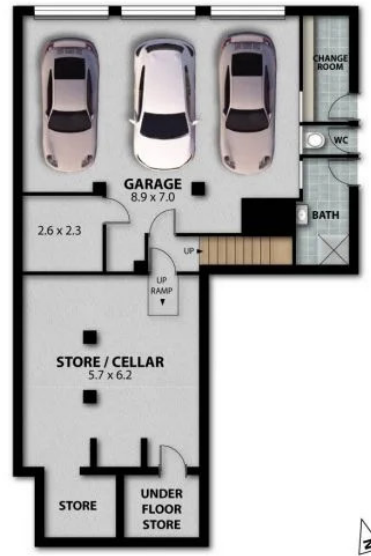

LOWER LEVEL

BUILD AREAS	
UPPER LEVEL LIVING:	370m <sup>2</sup> (approx)
LOWER LEVEL & GARAGE:	94m <sup>2</sup> (approx)
LOWER LEVEL STORE:	53m <sup>2</sup> (approx)
ENTERTAINING DECK:	78m <sup>2</sup> (approx)
CARPORT:	55m <sup>2</sup> (approx)
VERANDAH'S:	59m <sup>2</sup> (approx)
GAMES RM / WORKSHOP:	77m <sup>2</sup> (approx)
GYM / STUDIO:	32m <sup>2</sup> (approx)
TOTAL:	818m <sup>2</sup> (approx)