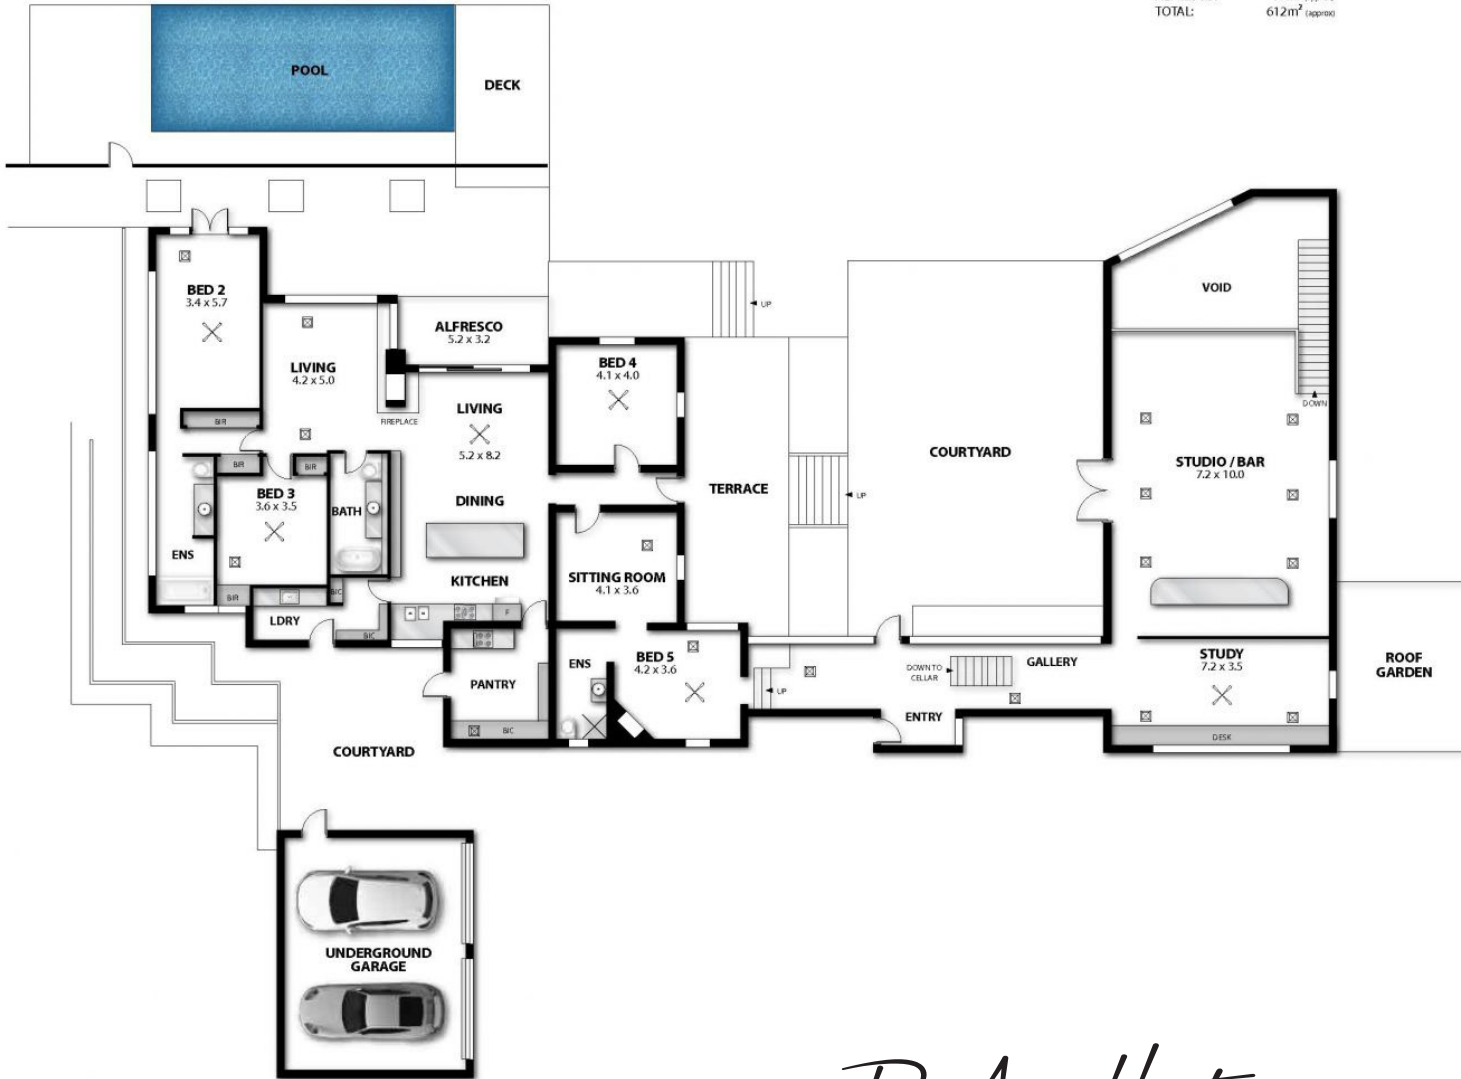

UPPER LEVEL

BUILD AREAS
 UPPER LEVEL: 392m² (approx)
 LOWER LEVEL: 203m² (approx)
 ALFRESCO: 17m² (approx)
 TOTAL: 612m² (approx)

LOWER LEVEL

Dee Anne Hunt

LIFESTYLE PROPERTY SPECIALIST

143 BRADBURY ROAD MYLOR